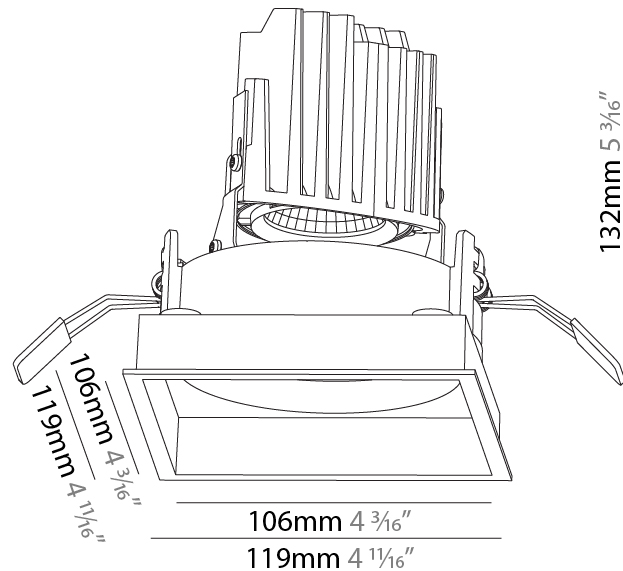

GENERAL

Series: Bioniq
Subseries: Bioniq Square Adjustable
Brand: Prolicht
Division: Architectural
Mounting Type: Recessed
Mounting Location: Ceiling
Subcategory: Downlight

PHYSICAL

Shape: Square
Length (mm): 119
Length (in): 4 ¹¹/₁₆
Width (mm): 119
Width (in): 4 ¹¹/₁₆
Depth (mm): 132
Depth (in): 5 ³/₁₆
Min. Recessing Depth (mm): 150
Min. Recessing Depth (in): 5 ⁷/₈
Light Distribution: Adjustable / Downlight
Weight (kg): 0.544
Weight (lbs): 1.2
Fixture Finish: SSR / BKV / CWI / CRY / HAB / LAG / UFT / ITA / RUA / RUR / MIC / FTG / MYG / TWT / LOD / PUS / FRO / FUP / KIA / POP / BLS / SPG / MEY / GOH / GUM / CHC / COM / ABZ / JAG / OBR / MOS / ROR
Fixture Material: Aluminum Die Cast
Cut-out Measurements: 114mm / 4 1/2" x 114mm / 4 1/2"

ELECTRICAL

Lamp Type: LED (Zhaga Standard)
Total Output Wattage (W): 15
Dimming: Dali Dimming
Driver Included: No
Driver Location: Recessed Housing
Driver Type: Constant Current - 120Vac
Housing: See components
Input Voltage (V): 120
Constant Current (MA): 350

LED

Number of LEDs: 1
Color Temperature (°K): Warm Dim
Max. Delivered Lumen (lm): 760
Nominal Lumen (lm): 1140
CRI: >90 CRI
Lamp Life (hrs): 50000

OPTICAL

Reflector°: 20 / 40 / 60
Adjustability: Rotational 355°; Tilt 30°

RATINGS AND CERTIFICATIONS

Certified By: Certified for North American Standards
IP rating: IP20